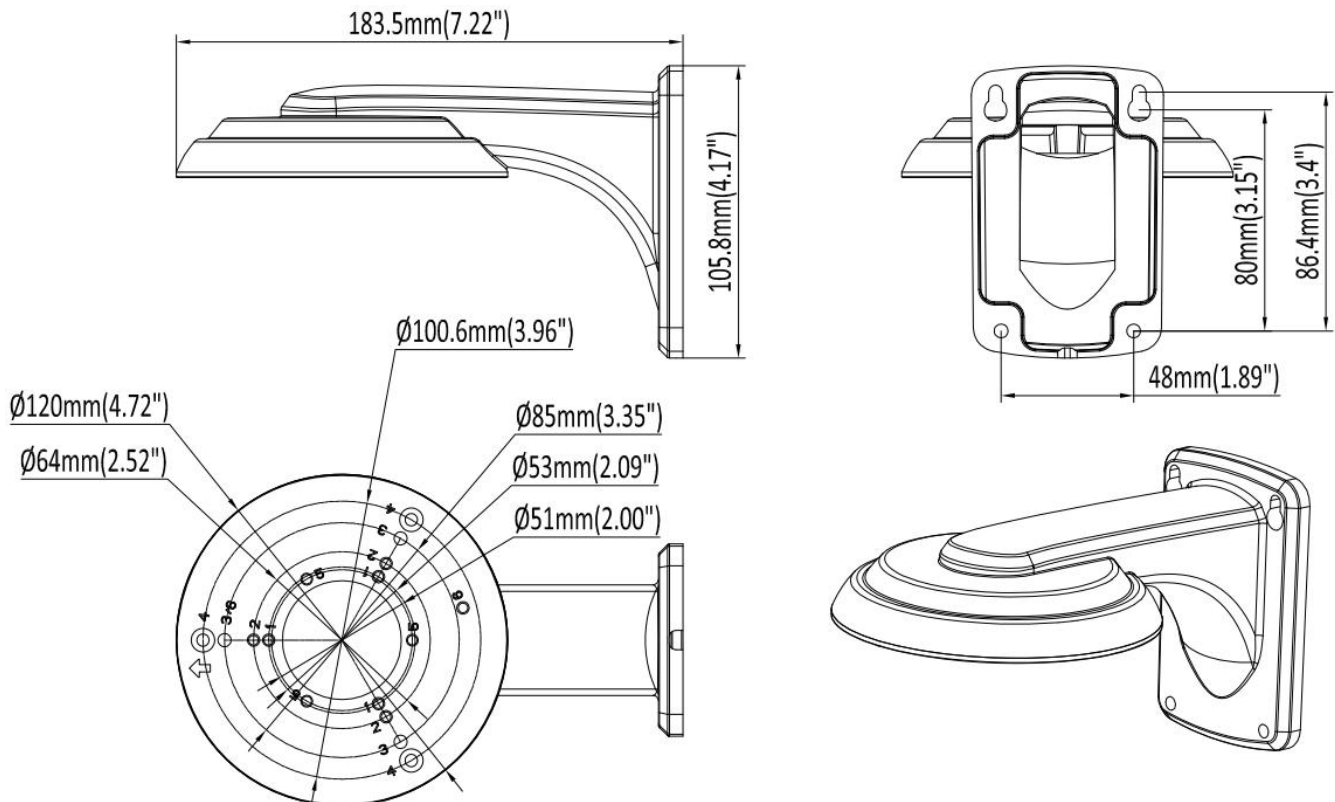

## XLGNXLB14C

# Wall Mount

Characteristics	
Colour	White
Material	Aluminum Alloy & SECC
Dimensions	120 mm × 105.8 mm × 183.5 mm (4.72" × 4.17" × 7.22")
Weight	1.34 lb / 610g

## Dimensions

\* Design and specifications are subjects to change without notice.